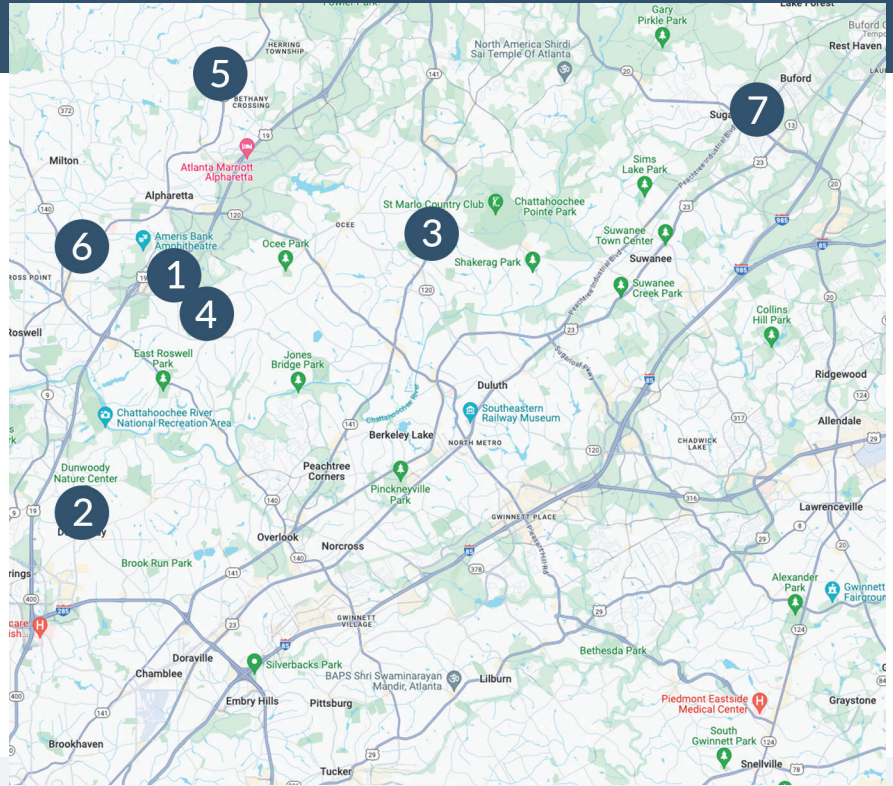

## Summit OnSite Locations

Abbotts Hill Elementary School  
5575 Abbotts Bridge Rd  
Johns Creek, GA 30097

Alpharetta Elementary School  
192 Mayfield Rd.  
Alpharetta, GA 30009

Alpharetta High School  
3595 Webb Bridge Rd.  
Alpharetta, GA 30005